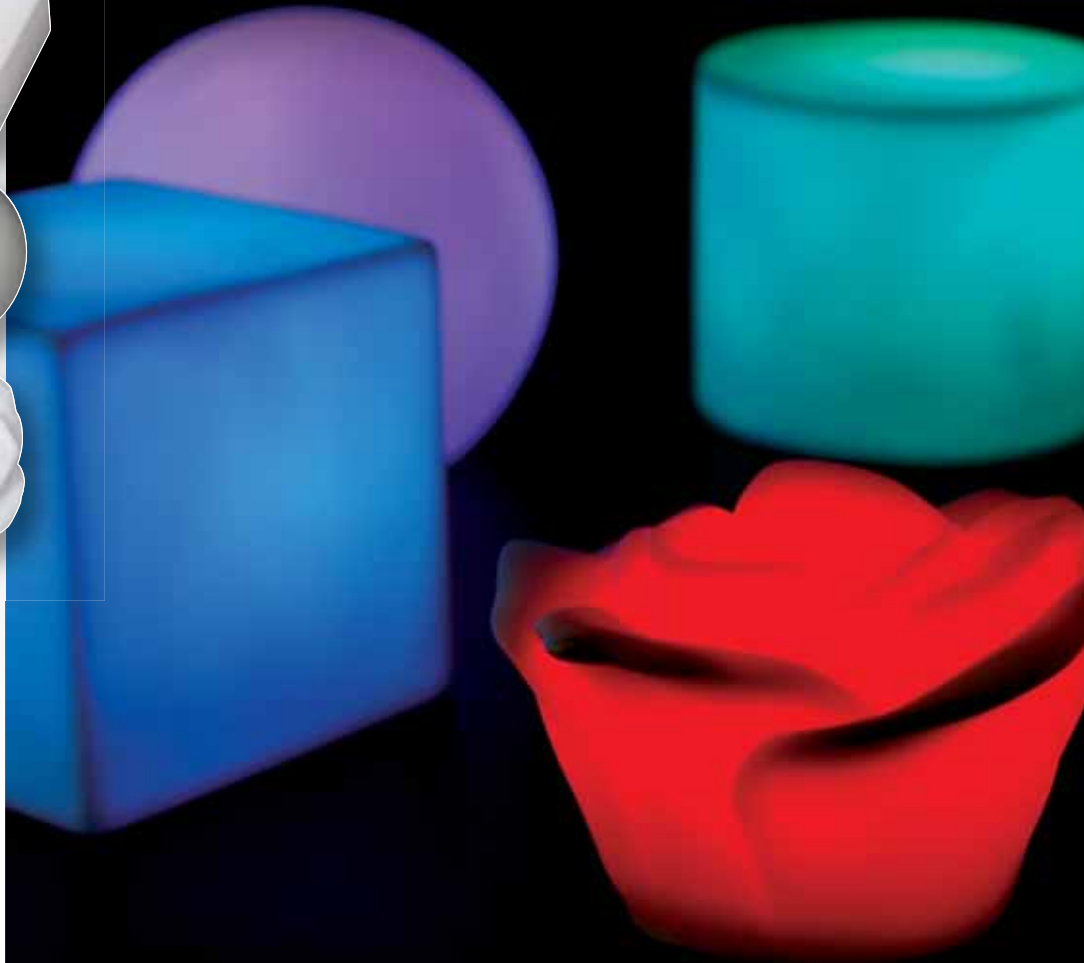

### The perfect way to light up your life or... drink!

Along with excessively fiddly canapés, among the most tedious things to deal with at parties is continually trying to remember where you've left your champagne flute. Yes, we know. Nightmare. Thankfully, your misery has now been spared thanks to these eye-catching lit champagne flutes, which colourfully light up when they are filled, giving you something to search for in the dark. And, when they're emptied (which they will be, no doubt), the light goes off, meaning that whoever is doing the rounds with a fresh bottle knows exactly where they should be headed.

### Use

Simply fill the glass up with your drink and it will glow and brighten up your night. When the glass is empty, the light goes off. The glass can be used several times until the battery is exhausted and will provide a minimum illumination time of 8 hours. In order to maximize the effect, make sure you use the glass in a dark environment. Place the glasses on trays and fill them up when your guests are just arriving. The glasses can be used for all types of parties and events; also as an incentive or promotional item.

## Mini globes... and other shapes

Should you prefer a less damp lighting experience, we've also got non-floating versions of the mini globe, which can add some instant colour to a garden or dining table.

- Colours – floating mini globes: continuously changes colour, automatically switches on when it touches the water
- Colours non-floating mini globes: static or colour changing
- Light: LED, 3 mm
- Material: White PVC
- Battery: Uses 3 AG13 button batteries that give minimum eight hours, of use and can be easily replaced
- Shapes: Cubic, oval, round, star, cylindrical or rose.
- Sizes:
  - Cubic: 60 mm side
  - Round: diam 80 mm
  - Oval: large diam 75 mm, height 81 mm
  - Star: overall 80 mm, height 53 mm;
  - Cylindrical: diam 70 mm, height 60 mm
  - Rose: diam 80 mm, height 45 mm
- Other: Customization possible, with logo/text print